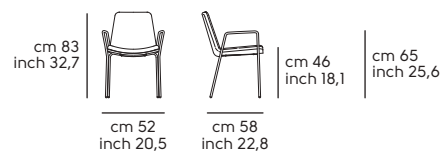

Struttura - frame

Acciaio - Steel

Scocca - Shell

Pelle - Leather

Similpelle - Faux leather

Tessuto - Fabric

Vedi campionario per scegliere il colore - Check the swatches for the complete colours

Cover S M TS_M

Cover S M TS_T

Cover S M TS_Q

Cover S L TS_R

Cover P M TS

Cover P M-TV TS

Cover AT M TS

Cover H65 M TS

Cover H75 M TS

Impilabilità - Stackability

Cover S: 4 pz

Cover P: 4 pz

Cover H65 - H75: 4 pz

01
Art. S1071MT_Q Cover S M TS
Art. S1071MT_M Cover S M TS
Art. S1070PT Cover P M TS
Art. S1071WQ_R Cover S L TS

02
Art. S1070J0 Cover H75 M TS
Art. S1070H0 Cover H65 M TS
Art. S1071MT_T Cover S M TS
Art. S1070LT Cover AT M TS

02