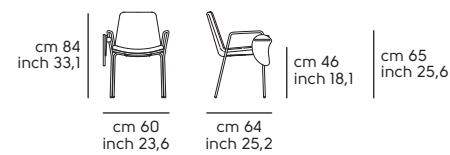

Cover P M-TV TS