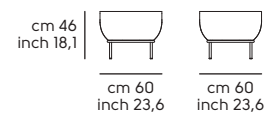

Art. S191006C **Landscape seduta S60CC TS**
+ Art. S191506B **Landscape schienale SK60RBTS**
Art. S191012C **Landscape seduta S120CC TS**
+ Art. S191506B **schienale Landscape SK60RBTS**
Art. S191012C **Landscape seduta S120CC TS**
+ Art. S191512B **Landscape schienale SK120RB TS**
Art. S19106A **Landscape seduta S60ANTS**
Art. S191006c **seat Landscape S60CC TS**
+ Art. S191506B **Landscape backrest SK60RBTS**
Art. S191012C **Landscape seat S120CC TS**
+ Art. S191506B **Landscape backrest SK60RBTS**
Art. S191012C **Landscape seat S120CC TS**
+ Art. S191512B **Landscape backrest SK120RB TS**
Art. S19106A **Landscape seat S60ANTS**

Struttura - frame

Acciaio - Steel

Cat. M1 **BB** **E6** **EC** **EG** **EN**

Cat. M2 **E0** **E1** **E2** **E3** **E4** **E7** **E8** **E9** **ER** **ET**

Scocca - Shell

Pelle - Leather

Similpelle - Faux leather

Tessuto - Fabric

Vedi campionario per scegliere il colore - Check the swatches for the complete colours

Landscape S60AN TS