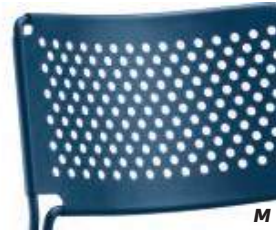

Tipologia - Type

Struttura - frame

Acciaio - Steel

Cat. M1	BB	E6	EC	EG	E5	EN				
Cat. M2	E0	E1	E2	E3	E4	E7	E8	E9	ER	ET
Cat. M4	DZ	DR	DB							
Cat. O1	K6	KB	KC	KG	KN					
Cat. O2	K0	K1	K2	K3	K4	K7	K8	K9	KR	KT

Sedile e schienale - Seat and backrest

Acciaio - Steel

Cat. M1	BB	E6	EC	EG	E5	EN				
Cat. M2	E0	E1	E2	E3	E4	E7	E8	E9	ER	ET
Cat. O1	K6	KB	KC	KG	KN					
Cat. O2	K0	K1	K2	K3	K4	K7	K8	K9	KR	KT

Pelle - Leather

Similpelle - Faux leather

Tessuto - Fabric

Cuoio - Hide

Cuoio toscano - Tuscan hide

Vedi campionario per scegliere il colore - Check the swatches for the complete colours