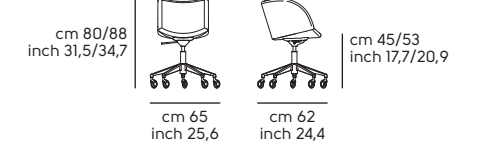

Art. S1521QW_N **Sonny P L TS_N**
Art. S1520KT **Sonny H75 M TS**
Art. S1520IT **Sonny H65 M TS**
Art. S1521PW_R **Sonny PB L TS**
Art. S1521MT_M **Sonny S M TS**
Art. S1520QX **Sonny P MX TS**

Struttura - frame

Acciaio - Steel

Cat. M1

Cat. M2

Cat. M3

Frassino tinto - Lacquered ash

Cat. LF1

Impiallacciato tinto - Lacquered veneered wood

Cat. LI1

Cat. LI2

Scocca - Shell

Pelle - Leather

Similpelle - Faux leather

Tessuto - Fabric

Vedi campionario per scegliere il colore - Check the swatches for the complete colours

Sonny S M TS_M

Sonny S M TS_Q

Sonny S L TS_R

Sonny S L TS_N

Sonny S MX TS

Sonny DS TS

Sonny PB M TS_M

Sonny PB M TS_Q

Sonny PB L TS_R

Sonny PB L TS_N

Sonny PB MX TS

Sonny DPB TS

Sonny P M TS_M

Sonny P M TS_Q

Sonny P L TS_R

Sonny P L TS_N

Sonny P MX TS

Sonny DP TS

Sonny S H65 M TS

Sonny S H75 M TS

Sonny SG TS