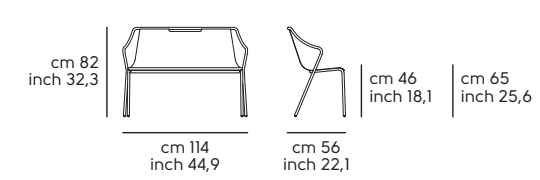

Ola BENCH BN M