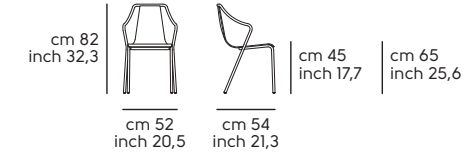

Tipologia - Type

Ola S

Ola P

Ola H65

Ola H75

Ola BENCH BN M

Impilabilità - Stackability

Ola S: 8 pz
Ola P: 8 pz
Ola H65 - H76: 6 pz
Ola bench: 4 pz

Struttura - frame

Acciaio - Steel

Cat. M1	BB	E6	EC	EG	E5	EN				
Cat. M2	E0	E1	E2	E3	E4	E7	E8	E9	ER	ET
Cat. O1	K6	KB	KC	KG	KN					
Cat. O2	K0	K1	K2	K3	K4	K7	K8	K9	KR	KT

Sedile e schienale - Seat and backrest

Acciaio - Steel

Cat. M1	BB	E6	EC	EG	E5	EN				
Cat. M2	E0	E1	E2	E3	E4	E7	E8	E9	ER	ET
Cat. O1	K6	KB	KC	KG	KN					
Cat. O2	K0	K1	K2	K3	K4	K7	K8	K9	KR	KT

Impiallacciato tinto - Lacquered veneered wood

Cat. LI1	I02	I04	I05	I06	I08	I26	I40	I52
Cat. LI2	I24							

Cuoio - Hide

Cuoio Toscano - Tuscan hide

Pelle - Leather

Similpelle - Faux leather

Tessuto - Fabric

Vedi campionario per scegliere il colore - Check the swatches for the complete colours