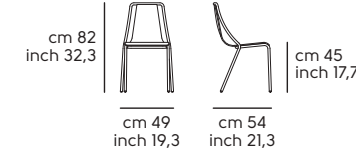

Tipologia - Type

Ola S

Ola P

Ola H65

Ola H75

Ola BENCH BN M

Impilabilità - Stackability

Ola S: 8 pz
Ola P: 8 pz
Ola H65 - H76: 6 pz
Ola bench: 4 pz

Struttura - frame

Acciaio - Steel

Cat. M1	BB	E6	EC	EG	E5	EN				
Cat. M2	E0	E1	E2	E3	E4	E7	E8	E9	ER	ET
Cat. O1	K6	KB	KC	KG	KN					
Cat. O2	K0	K1	K2	K3	K4	K7	K8	K9	KR	KT

Sedile e schienale - Seat and backrest

Acciaio - Steel

Cat. M1	BB	E6	EC	EG	E5	EN				
Cat. M2	E0	E1	E2	E3	E4	E7	E8	E9	ER	ET
Cat. O1	K6	KB	KC	KG	KN					
Cat. O2	K0	K1	K2	K3	K4	K7	K8	K9	KR	KT

Impiallacciato tinto - Lacquered veneered wood

Cat. LI1	I02	I04	I05	I06	I08	I26	I40	I52
Cat. LI2	I24							

Cuoio - Hide

Cuoio Toscano - Tuscan hide

Pelle - Leather

Similpelle - Faux leather

Tessuto - Fabric

Vedi campionario per scegliere il colore - Check the swatches for the complete colours