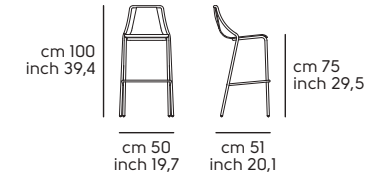

Tipologia - Type

Ola S

Ola P

Ola H65

Ola H75

Ola BENCH BN M

Impilabilità - Stackability

Ola S: 8 pz
Ola P: 8 pz
Ola H65 - H76: 6 pz
Ola bench: 4 pz

Struttura - frame

Acciaio - Steel

Cat. M1	BB	E6	EC	EG	E5	EN				
Cat. M2	E0	E1	E2	E3	E4	E7	E8	E9	ER	ET
Cat. O1	K6	KB	KC	KG	KN					
Cat. O2	K0	K1	K2	K3	K4	K7	K8	K9	KR	KT

Sedile e schienale - Seat and backrest

Acciaio - Steel

Cat. M1	BB	E6	EC	EG	E5	EN				
Cat. M2	E0	E1	E2	E3	E4	E7	E8	E9	ER	ET
Cat. O1	K6	KB	KC	KG	KN					
Cat. O2	K0	K1	K2	K3	K4	K7	K8	K9	KR	KT

Impiallacciato tinto - Lacquered veneered wood

Cat. LI1	I02	I04	I05	I06	I08	I26	I40	I52
Cat. LI2	I24							

Cuoio - Hide

Cuoio Toscano - Tuscan hide

Pelle - Leather

Similpelle - Faux leather

Tessuto - Fabric

Vedi campionario per scegliere il colore - Check the swatches for the complete colours