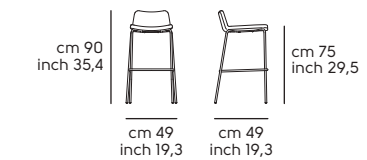

Cover H75 M TS