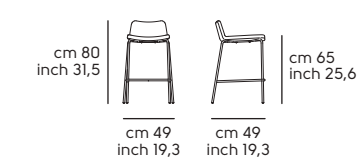

Silvy design Midj R&D

Struttura - frame

Acciaio - Steel

Seduta e schienale - Seat and backrest

Pelle - Leather

Similpelle - Faux leather

Tessuto - Fabric

Cuoio - Hide

Vedi campionario per scegliere il colore - Check the swatches for the complete colours

Silvy H65 M

Silvy H75 M

Cover design Midj R&D

Struttura - frame

Acciaio - Steel

Scocca - Shell

Pelle - Leather

Similpelle - Faux leather

Tessuto - Fabric

Vedi campionario per scegliere il colore - Check the swatches for the complete colours

Cover H65 M TS

Cover H75 M TS

Impilabilità - Stackability

Cover H65 - H75. 4 pz