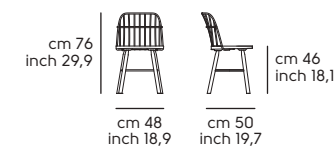

Struttura e sedile - Frame and seat

Frassino tinto - Lacquered ash

Cat. LF1 **F02** **F04** **F05** **F06** **F08** **F24** **F26** **F40** **F52**

Schienale - Backrest

Acciaio - Steel

Cat. M1 **BB** **E6** **EC** **EG** **EN**

Cat. M2 **E0** **E1** **E2** **E3** **E4** **E7** **E8** **E9** **ER** **ET**

Strike S L