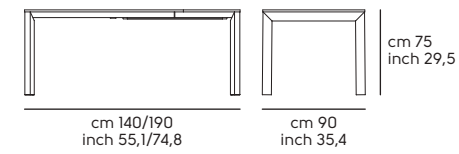

Cat. GKB  **K21**  **K22**  **K23**

Cat. GMA  **K32**  **K33**  **K34**  **K35**

Allunghe - Extensions

MDF Laccato - Lacquered MDF

Cat. LM1  **G02**  **G04**  **G05**  **G07**  **G41**

Apollo 140/190x90

Apollo 160/210/260x90