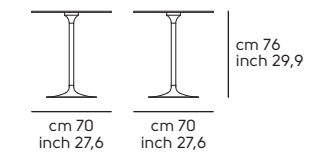

Infinity Ø70 [B Ø44 H.76]

Infinity Ø80 [B Ø44 H.76]

Infinity Ø100 [B Ø70 H.76]

Infinity Ø120 [B Ø70 H.76]

Brioso design Studio Balutto associati

Art. T0150160 **Brioso** 160x90 acciaio E5, vetro J02
Art. S1000P0 **Apelle P M CU** acciaio E5, cuoio toscano UTN
Art. T0150160 **Brioso** 160x90 E5 steel, J02 glass
Art. S1000P0 **Apelle P M CU** E5 steel, UTN tuscan hide