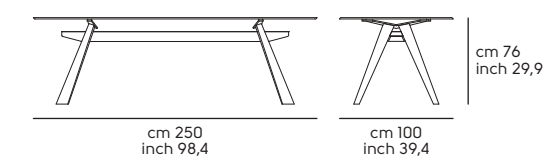

Zeus MT 250x106

Zeus MT ALL 200/250/300x106

01,02
 Art. T0303200 **Zeus MT ALL**
 200/250/300x106
 acciaio EG, legno I24
 Art. T0303200 **Zeus MT ALL**
 200/250/300x106
 EG steel, I24 wood

Art. T0180160_LC **Ghedi**
160/210/260/310x90 acciaio EG,
cristalceramica K11
Art. S1210SS **Joe S M TS/L**
acciaio EG, tessuto fenix wool T3C6,
legno I04