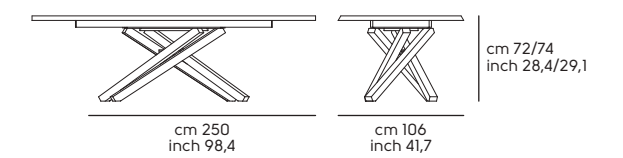

Pechino 160/200/240x106

Pechino 190/240/290x106

Zeus design Maurizio e Silvia Varsi

Art. T0305250 **Zeus LG** 250x100 legno I24, ceramica K32
Art. S1150P0 **Guapa P M CU** acciaio DZ, cuoio TK C2N4
Art. T0305250 **Zeus LG** 250x100 I24 wood, K32 ceramic
Art. S1150P0 **Guapa P M CU** DZ steel, C2N4 TK hide