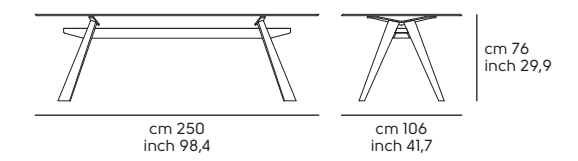

Zeus MT 250x106

Zeus MT ALL 200/250/300x106

01,02
 Art. T0303200 **Zeus MT ALL**
 200/250/300x106
 acciaio EG, legno I24
 Art. T0303200 **Zeus MT ALL**
 200/250/300x106
 EG steel, I24 wood

Art. T0180160_LC **Ghedi**
160/210/260/310x90 acciaio EG,
cristalceramica K11
Art. S1210SS **Joe S M TS/L**
acciaio EG, tessuto fenix wool T3C6,
legno I04