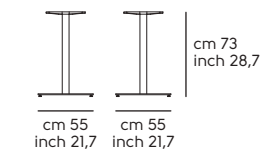

Composit H73