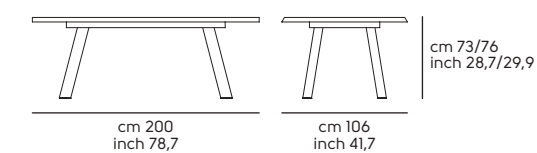

01

Struttura - Frame

Acciaio - SteelCat. M1     

Piano - Top

Massello - Solid woodCat. LS1 Cat. LS2 

Full Top

Piano e allunghe - Top and extensions

Vetro - GlasstopCat. GVC  **Cristalceramica e ceramica lucida - Crystalceramic and ceramic glossy**Cat. GKA    Cat. GKB   Cat. GMA    **Alexander 200x106****Alexander 250x106****Alexander Botte 220x116****Alexander Botte 250x120****Alexander 160/240x90****Alexander 200/300x100**