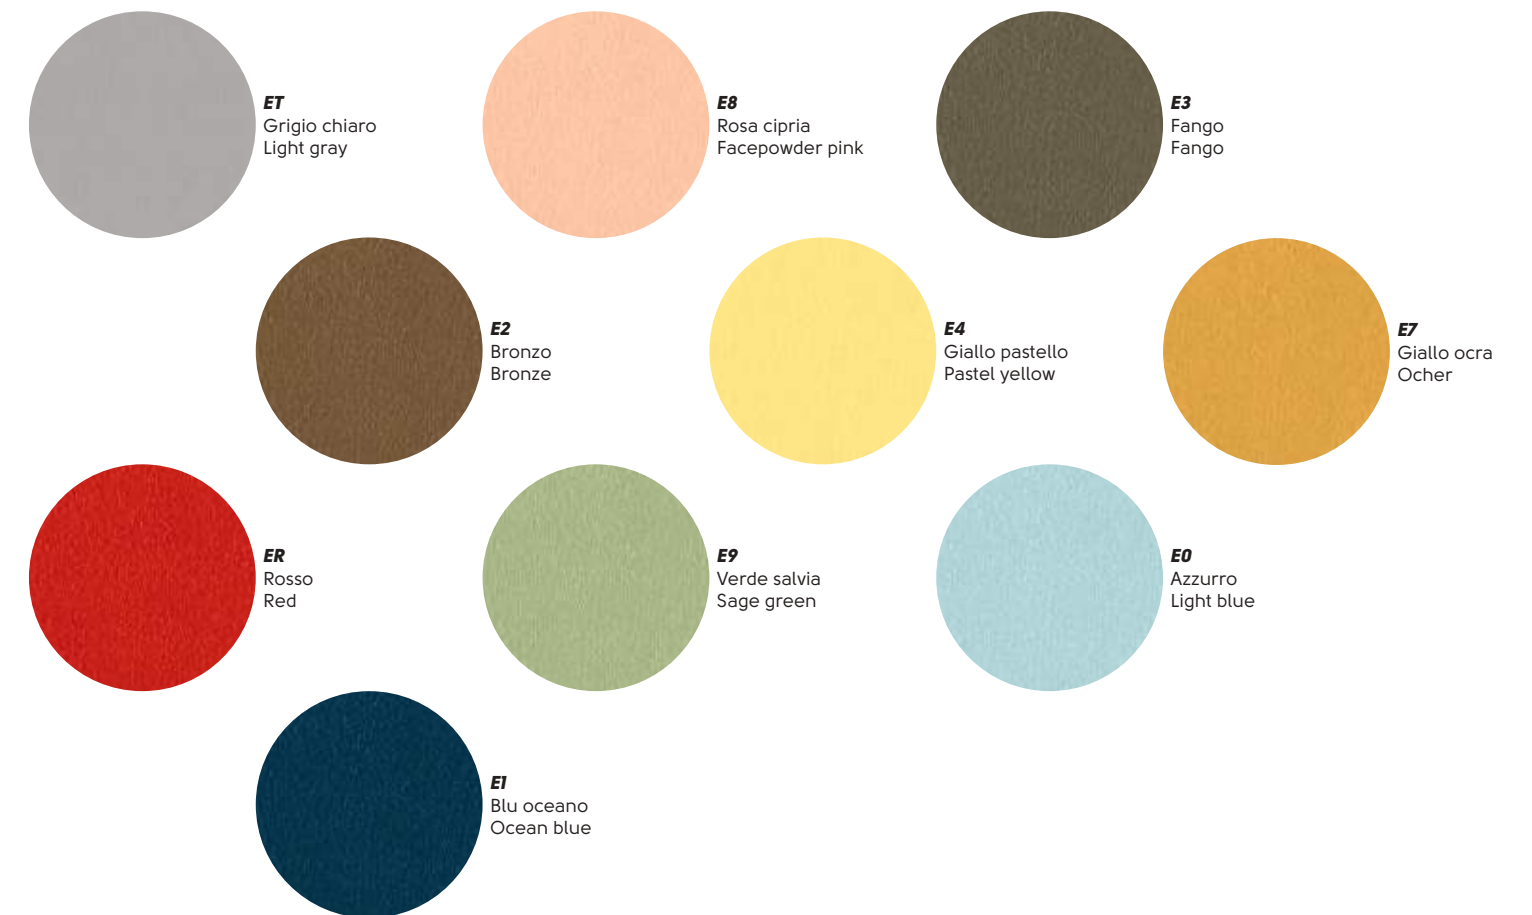

Cat. M2

	Modelli disponibili Available models	Spessore Thick
ø70	Ola 3	cm 0,3
ø80	Ola 3	cm 0,3
75x75	Ola 4	cm 0,3
85x85	Ola 4	cm 0,3