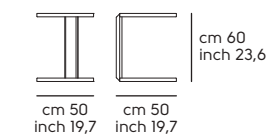

Joint H35 Ø50

Joint H60 Ø50

Joint H35 Ø100

Suite design Ateliernanni

Art. T1750H35 **Suite H30** 55x55 legno F04, ceramica K33
 Art. T1750H40 **Suite H40** Ø55 legno F04, ceramica K33
 Art. T1750H35 **Suite H30** 55x55 F04 wood, K33 ceramic
 Art. T1750H40 **Suite H40** Ø55 F04 wood, K33 ceramic