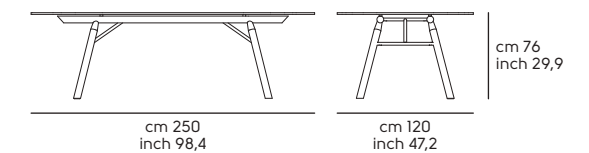

Piano - Top

Vetro - Glasstop

Cat. GVB J01
Cat. GVE J05
Cat. GMA K32 K33 K34 K35
Cat. GVH J50

Suite Botte 220x116

Suite Botte 250x120

Armando design Balutto associati

Art. T0120290 **Armando** 2900x1000 acciaio EN
Art. S1285MY **Liù ML TS2/L** legno F04, tessuto fenix wool T3A8 + legno I04
Art. S1285MY **Liù ML TS2/L** legno F04, tessuto main line flax TAN4 + legno I04
Art. T0120290 **Armando** 2900x1000 acciaio EN
Art. S1285MY **Liù ML TS2/L** F04 wood, T3A8 fenix wool fabric + I04 wood
Art. S1285MY **Liù ML TS2/L** F04 wood, TAN4 main line flax fabric + I04 wood