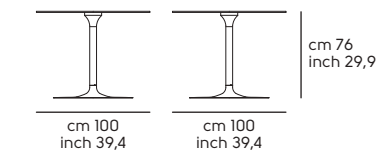

Infinity Ø70 [B Ø44 H.76]

Infinity Ø80 [B Ø44 H.76]

Infinity Ø100 [B Ø70 H.76]

Infinity Ø120 [B Ø70 H.76]

Brioso design Studio Balutto associati

Art. T0150160 **Brioso** 160x90 acciaio E5, vetro J02
Art. S1000P0 **Apelle P M CU** acciaio E5, cuoio toscano UTN
Art. T0150160 **Brioso** 160x90 E5 steel, J02 glass
Art. S1000P0 **Apelle P M CU** E5 steel, UTN tuscan hide