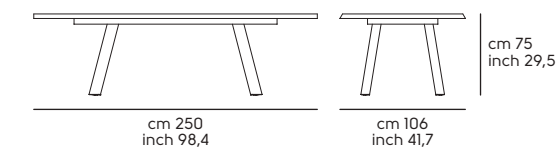

01

Struttura - Frame

Acciaio - SteelCat. M1     

Piano - Top

Massello - Solid woodCat. LS1 Cat. LS2 

Full Top

Piano e allunghe - Top and extensions

Vetro - GlasstopCat. GVC  **Cristalceramica e ceramica lucida - Crystalceramic and ceramic glossy**Cat. GKA    Cat. GKB   Cat. GMA    **Alexander 200x106****Alexander 250x106****Alexander Botte 220x116****Alexander Botte 250x120****Alexander 160/240x90****Alexander 200/300x100**