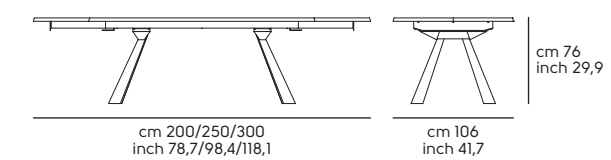

Zeus MT 250x106

Zeus MT ALL 200/250/300x106

01,02
 Art. T0303200 **Zeus MT ALL**
 200/250/300x106
 acciaio EG, legno I24
 Art. T0303200 **Zeus MT ALL**
 200/250/300x106
 EG steel, I24 wood

Art. T0180160_LC **Ghedi**
160/210/260/310x90 acciaio EG,
cristalceramica K11
Art. S1210SS **Joe S M TS/L**
acciaio EG, tessuto fenix wool T3C6,
legno I04