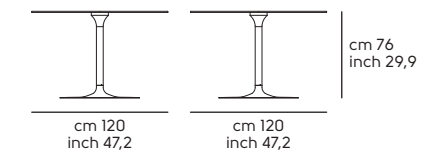

Infinity Ø70 [B Ø44 H.76]

Infinity Ø80 [B Ø44 H.76]

Infinity Ø100 [B Ø70 H.76]

Infinity Ø120 [B Ø70 H.76]

Brioso design Studio Balutto associati

Art. T0150160 **Brioso** 160x90 acciaio E5, vetro J02
Art. S1000P0 **Apelle P M CU** acciaio E5, cuoio toscano UTN
Art. T0150160 **Brioso** 160x90 E5 steel, J02 glass
Art. S1000P0 **Apelle P M CU** E5 steel, UTN tuscan hide