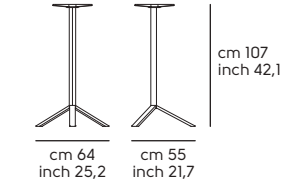

Square 3G H107

Square 3G reclinabile H73

Square 3G reclinabile H107

Square 4G H73

Square 4G H107

Misure piani - Top dimensions

Square 3G: Ø60, Ø70, Ø80

Square 4G: Ø70, Ø80, 60x60, 70x70, 75x75, 80x80