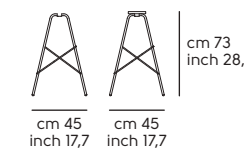

Break / 3

Break / 3 (Glass version)

Break / 4

Break / 4 (Glass version)

Misure piani - Top dimensions

Break 3: Ø60, Ø70

Break 4: Ø60, Ø70 Ø80, 60x60, 70x70

Composit design Midj R&D