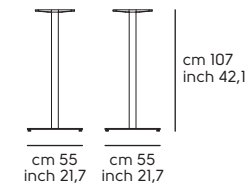

Composit H107

Colonna - Colum

Ø8
8x8

Misure piani - Top dimensions

Composit 1 & Composit 2 base 45 H73: Ø70, Ø80, Ø90, 60x60, 70x70, 75x75, 80x80
Composit 1 & Composit 2 base 55 H73: Ø80, Ø90, Ø100, 70x70, 75x75, 80x80, 85x85, 90x90

Composit 3 base Ø45 H73: Ø60, Ø70, Ø80, 70x70
Composit 3 base Ø55 H73: Ø70, Ø80, Ø90, 70x70

Composit 1 & Composit 2 base 45 H107: Ø70, Ø80, 60x60, 70x70
Composit 1 & Composit 2 base 55 H107: Ø80, Ø90, 70x70, 75x75, 80x80

Composit 3 base Ø45 H107: Ø60, Ø70, Ø80, 70x70
Composit 3 base Ø55 H107: Ø70, Ø80, 70x70