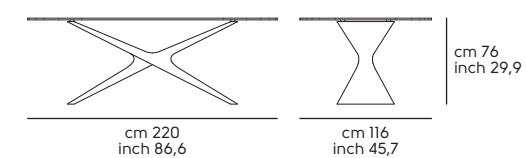

Nexus Botte 220x116