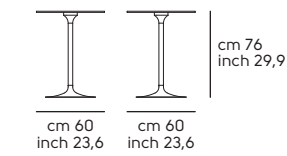

Infinity Ø70 [B Ø44 H.76]

Infinity Ø80 [B Ø44 H.76]

Infinity Ø100 [B Ø70 H.76]

Infinity Ø120 [B Ø70 H.76]

Brioso design Studio Balutto associati

Art. T0150160 **Brioso** 160x90 acciaio E5, vetro J02
Art. S1000P0 **Apelle P M CU** acciaio E5, cuoio toscano UTN
Art. T0150160 **Brioso** 160x90 E5 steel, J02 glass
Art. S1000P0 **Apelle P M CU** E5 steel, UTN tuscan hide