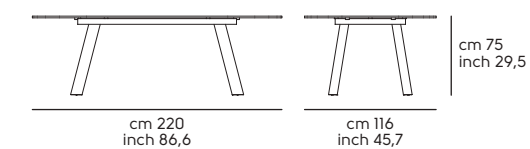

01

Struttura - Frame

Acciaio - SteelCat. M1     

Piano - Top

Massello - Solid woodCat. LS1 Cat. LS2 

Full Top

Piano e allunghe - Top and extensions

Vetro - GlasstopCat. GVC  **Cristalceramica e ceramica lucida - Crystalceramic and ceramic glossy**Cat. GKA    Cat. GKB   Cat. GMA    **Alexander 200x106****Alexander 250x106****Alexander Botte 220x116****Alexander Botte 250x120****Alexander 160/240x90****Alexander 200/300x100**