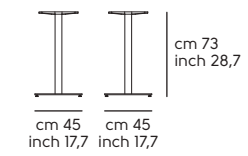

Composit design Midj R&D

Struttura - frame

Acciaio - Steel

Cat. M1

Cat. M3

Composit H73