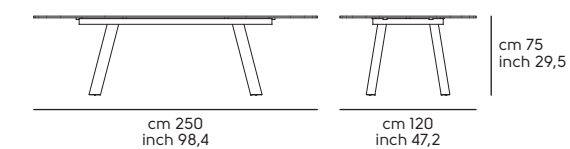

01

Struttura - Frame

Acciaio - SteelCat. M1     

Piano - Top

Massello - Solid woodCat. LS1 Cat. LS2 

Full Top

Piano e allunghe - Top and extensions

Vetro - GlasstopCat. GVC  **Cristalceramica e ceramica lucida - Crystalceramic and ceramic glossy**Cat. GKA    Cat. GKB   Cat. GMA    **Alexander 200x106****Alexander 250x106****Alexander Botte 220x116****Alexander Botte 250x120****Alexander 160/240x90****Alexander 200/300x100**