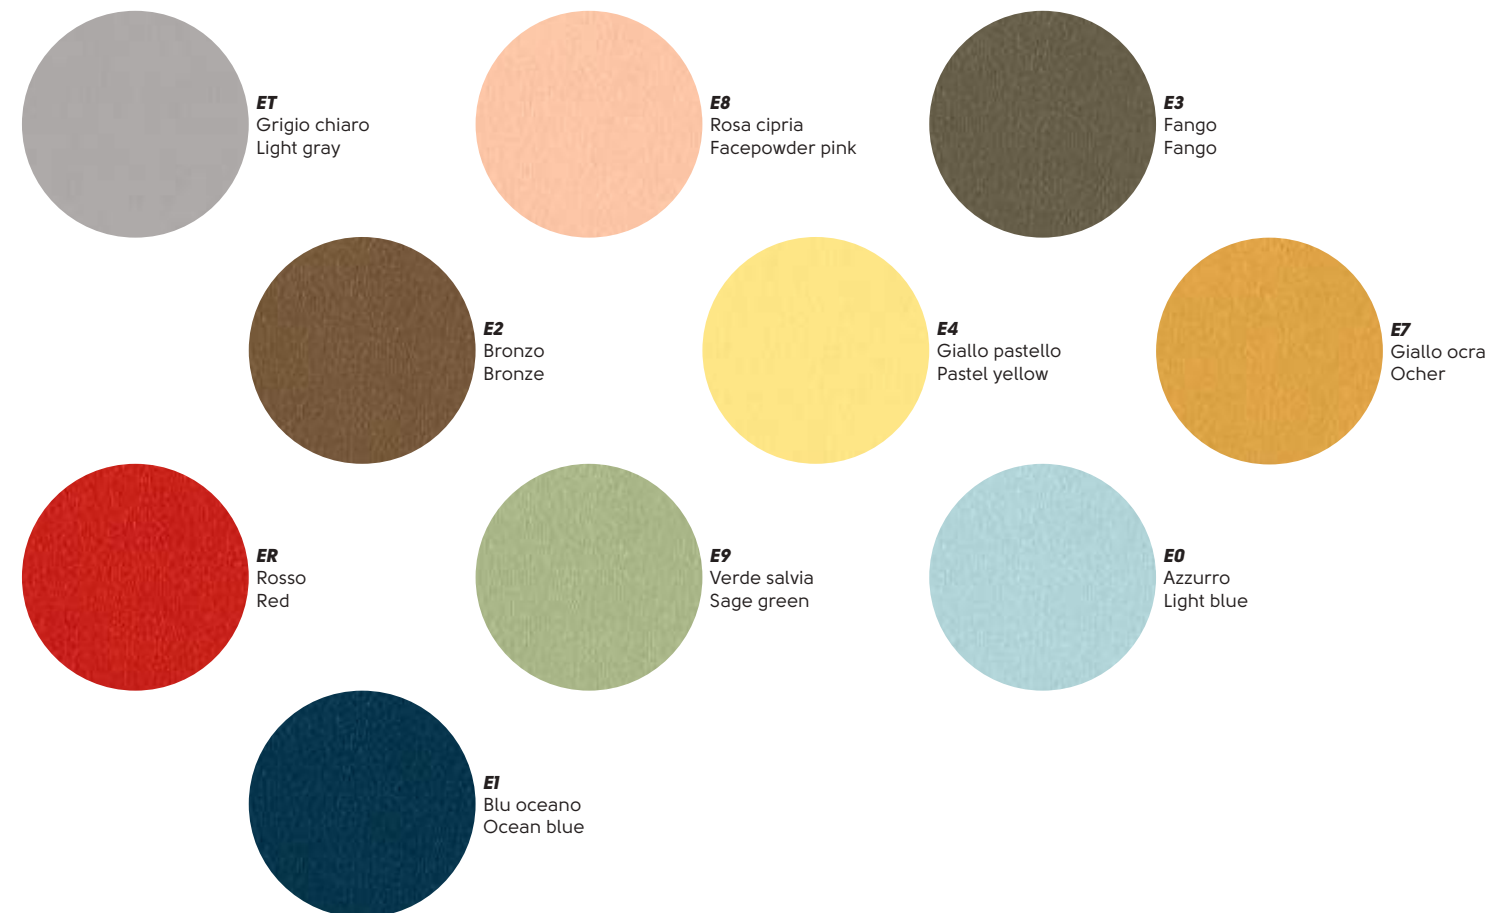

Metalli - Metals

Cat. M1

Cat. M2

Cat. O1

Cat. O2