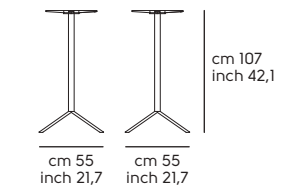

Square 3G H107

Square 3G reclinabile H73

Square 3G reclinabile H107

Square 4G H73

Square 4G H107

Misure piani - Top dimensions

Square 3G: Ø60, Ø70, Ø80

Square 4G: Ø70, Ø80, 60x60, 70x70, 75x75, 80x80