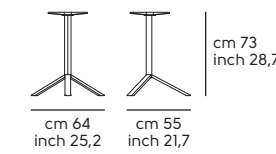

Square 3G H107

Square 3G reclinabile H73

Square 3G reclinabile H107

Square 4G H73

Square 4G H107

Misure piani - Top dimensions

Square 3G: Ø60, Ø70, Ø80

Square 4G: Ø70, Ø80, 60x60, 70x70, 75x75, 80x80