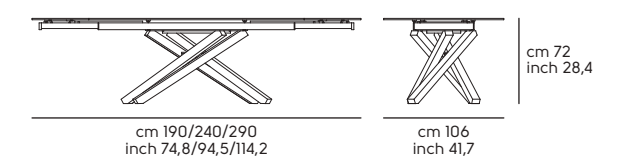

Pechino 160/200/240x106

Pechino 190/240/290x106

Zeus design Maurizio e Silvia Varsi

Art. T0305250 **Zeus LG** 250x100 legno I24, ceramica K32
Art. S1150P0 **Guapa P M CU** acciaio DZ, cuoio TK C2N4
Art. T0305250 **Zeus LG** 250x100 I24 wood, K32 ceramic
Art. S1150P0 **Guapa P M CU** DZ steel, C2N4 TK hide