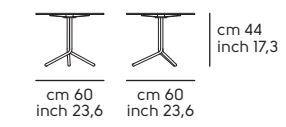

Trampoliere H44 Ø 60