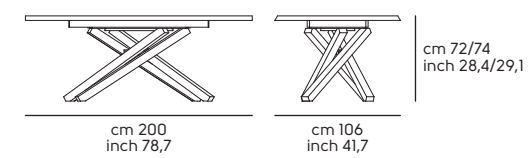

Pechino 200x106