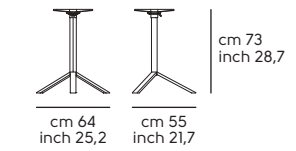

Square 3G H107

Square 3G reclinabile H73

Square 3G reclinabile H107

Square 4G H73

Square 4G H107

Misure piani - Top dimensions

Square 3G: Ø60, Ø70, Ø80

Square 4G: Ø70, Ø80, 60x60, 70x70, 75x75, 80x80