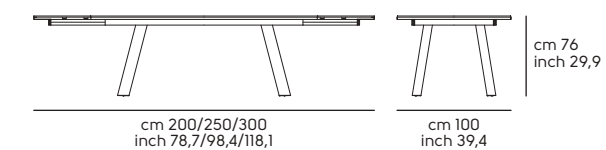

01

Struttura - Frame

Acciaio - SteelCat. M1     

Piano - Top

Massello - Solid woodCat. LS1 Cat. LS2 

Full Top

Piano e allunghe - Top and extensions

Vetro - GlasstopCat. GVC  **Cristalceramica e ceramica lucida - Crystalceramic and ceramic glossy**Cat. GKA    Cat. GKB   Cat. GMA    **Alexander 200x106****Alexander 250x106****Alexander Botte 220x116****Alexander Botte 250x120****Alexander 160/240x90****Alexander 200/300x100**