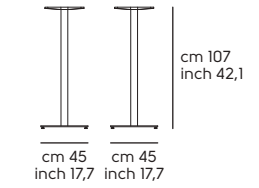

Composit H107