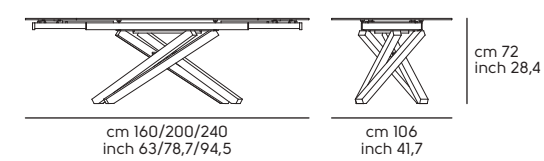

Pechino 160/200/240x106