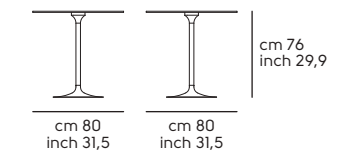

Infinity Ø70 [B Ø44 H.76]

Infinity Ø80 [B Ø44 H.76]

Infinity Ø100 [B Ø70 H.76]

Infinity Ø120 [B Ø70 H.76]

Brioso design Studio Balutto associati

Art. T0150160 **Brioso** 160x90 acciaio E5, vetro J02
Art. S1000P0 **Apelle P M CU** acciaio E5, cuoio toscano UTN
Art. T0150160 **Brioso** 160x90 E5 steel, J02 glass
Art. S1000P0 **Apelle P M CU** E5 steel, UTN tuscan hide