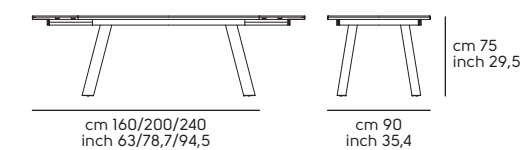

01

Struttura - Frame

Acciaio - SteelCat. M1     

Piano - Top

Massello - Solid woodCat. LS1 Cat. LS2 

Full Top

Piano e allunghe - Top and extensions

Vetro - GlasstopCat. GVC  **Cristalceramica e ceramica lucida - Crystalceramic and ceramic glossy**Cat. GKA    Cat. GKB   Cat. GMA    **Alexander 200x106****Alexander 250x106****Alexander Botte 220x116****Alexander Botte 250x120****Alexander 160/240x90****Alexander 200/300x100**