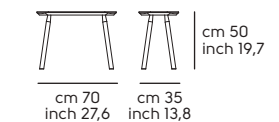

Suite CT H40 Ø55

Suite CT H40 35x70

Suite CT H50 55x55

Suite CT H50 Ø55

Suite CT H50 35x70

Trip design Paolo Vernier

Art. T0280H45 **Trip H45** acciaio DR, ceramica K11
 Art. T0280H50 **Trip H50** acciaio DR, ceramica K11
 Art. T0280H60 **Trip H60** acciaio DR, ceramica K11
 Art. T0280H45 **Trip H45** DR steel, K11 ceramic
 Art. T0280H50 **Trip H50** DR steel, K11 ceramic
 Art. T0280H60 **Trip H60** DR steel, K11 ceramic