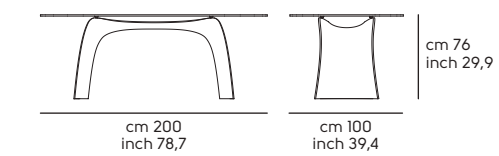

Cristalceramica e ceramica lucida - Crystalceramic and ceramic glossy

Cat. GMA  **K32**  **K33**  **K34**  **K35**

Moonlight 200x100

Moonlight 220x116

Nexus design Andrea Lucatello

Art. T1834250 **Nexus** 250x120
baydur CGW, cristallceramica K35
Art. S1000P0 **Apelle P M CU**
acciaio DZ, cuoio toscano C3N4
Art. T1834250 **Nexus** 250x120
CGW baydur, K35 crystalceramic
Art. S1000P0 **Apelle P M CU**
DZ steel, C3N4 tuscan hide