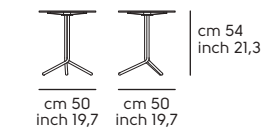

Trampoliere H54 Ø 50