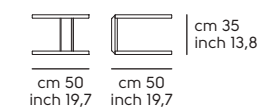

Joint H35 Ø50