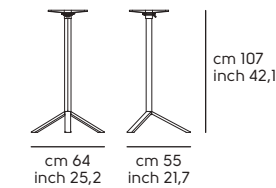

Square 3G H107

Square 3G reclinabile H73

Square 3G reclinabile H107

Square 4G H73

Square 4G H107

Misure piani - Top dimensions

Square 3G: Ø60, Ø70, Ø80

Square 4G: Ø70, Ø80, 60x60, 70x70, 75x75, 80x80