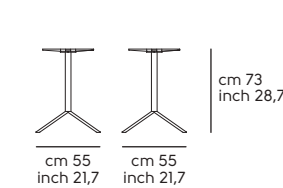

Square 3G H107

Square 3G reclinabile H73

Square 3G reclinabile H107

Square 4G H73

Square 4G H107

Misure piani - Top dimensions

Square 3G: Ø60, Ø70, Ø80

Square 4G: Ø70, Ø80, 60x60, 70x70, 75x75, 80x80