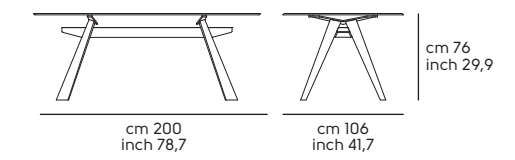

Zeus MT 200x106