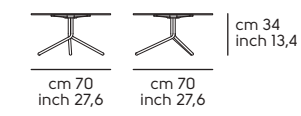

Struttura - frame

Acciaio - Steel

Cat. M1	BB	E6	EC	EG	EN								
Cat. M2	E0	E1	E2	E3	E4	E7	E8	E9	ER	ET			
Cat. M3	CC												
Cat. O1	K6	KB	KC	KG	KN								
Cat. O2	K0	K1	K2	K3	K4	K7	K8	K9	KR	KT			

Trampoliere H34 Ø 70