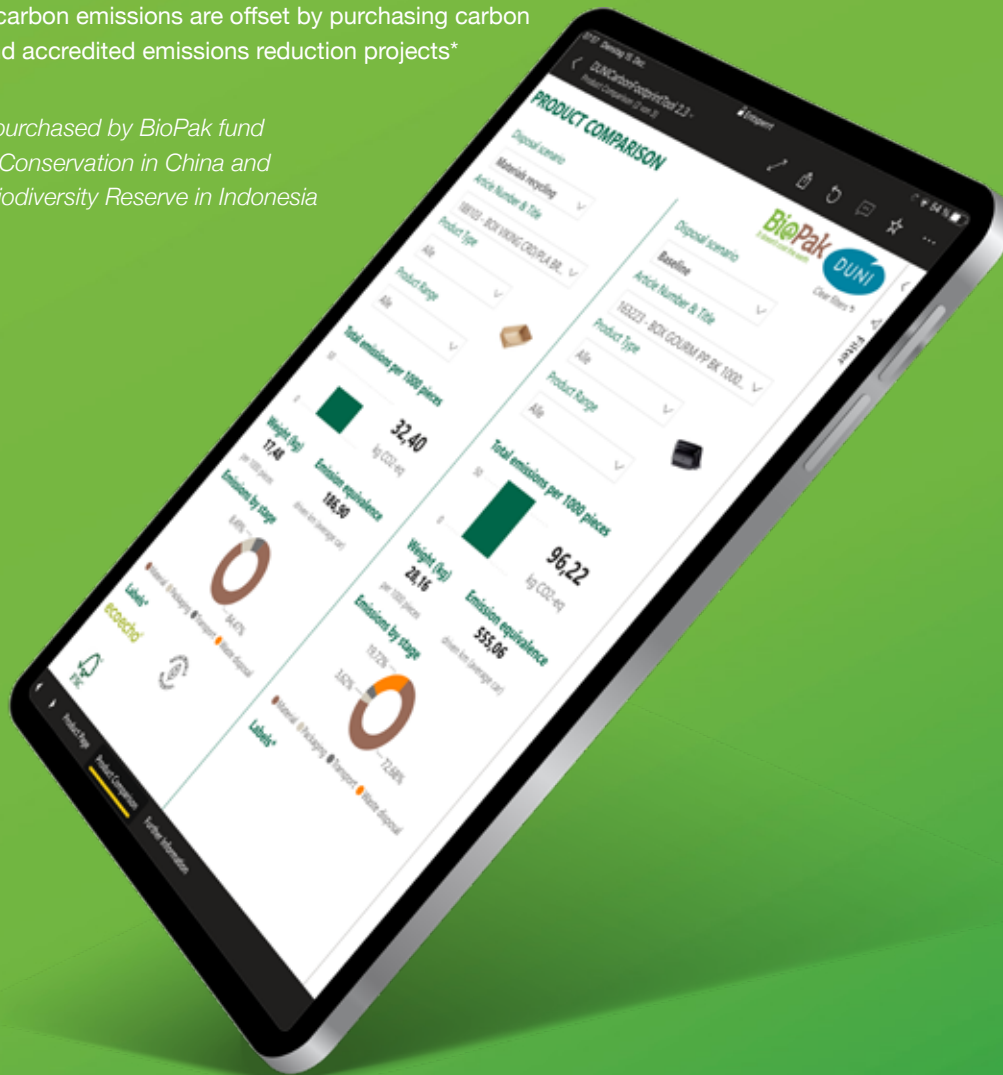

BIOPAK PRODUCTS NOW CARBON NEUTRAL

As of 2021, BioPak products are carbon neutral, meaning:

1. Each product's carbon footprint, measured across its entire life cycle, is calculated according to accepted guidelines, methods and data
2. The calculations are confirmed and certified by third-party experts
3. The product's carbon emissions are offset by purchasing carbon credits that fund accredited emissions reduction projects*

* Carbon credits purchased by BioPak fund the Jiangxi Forest Conservation in China and the Rimba Raya Biodiversity Reserve in Indonesia

KNOW YOUR NUMBERS CUT YOUR FOOTPRINT

At BioPak we look forward to the day when comparing carbon footprint is as natural as counting calories or checking ingredients. In the meantime, our CO₂-calculator, developed in collaboration with leading experts in the field of environmental calculations, is one way we're accelerating progress toward that goal. The tool enables you to:

- Compare the carbon footprint of different types of BioPak packaging
- Receive advice on end-of-life possibilities
- Minimize your environmental impact with confidence

Contact co2-calculator@duni.com to request a demo